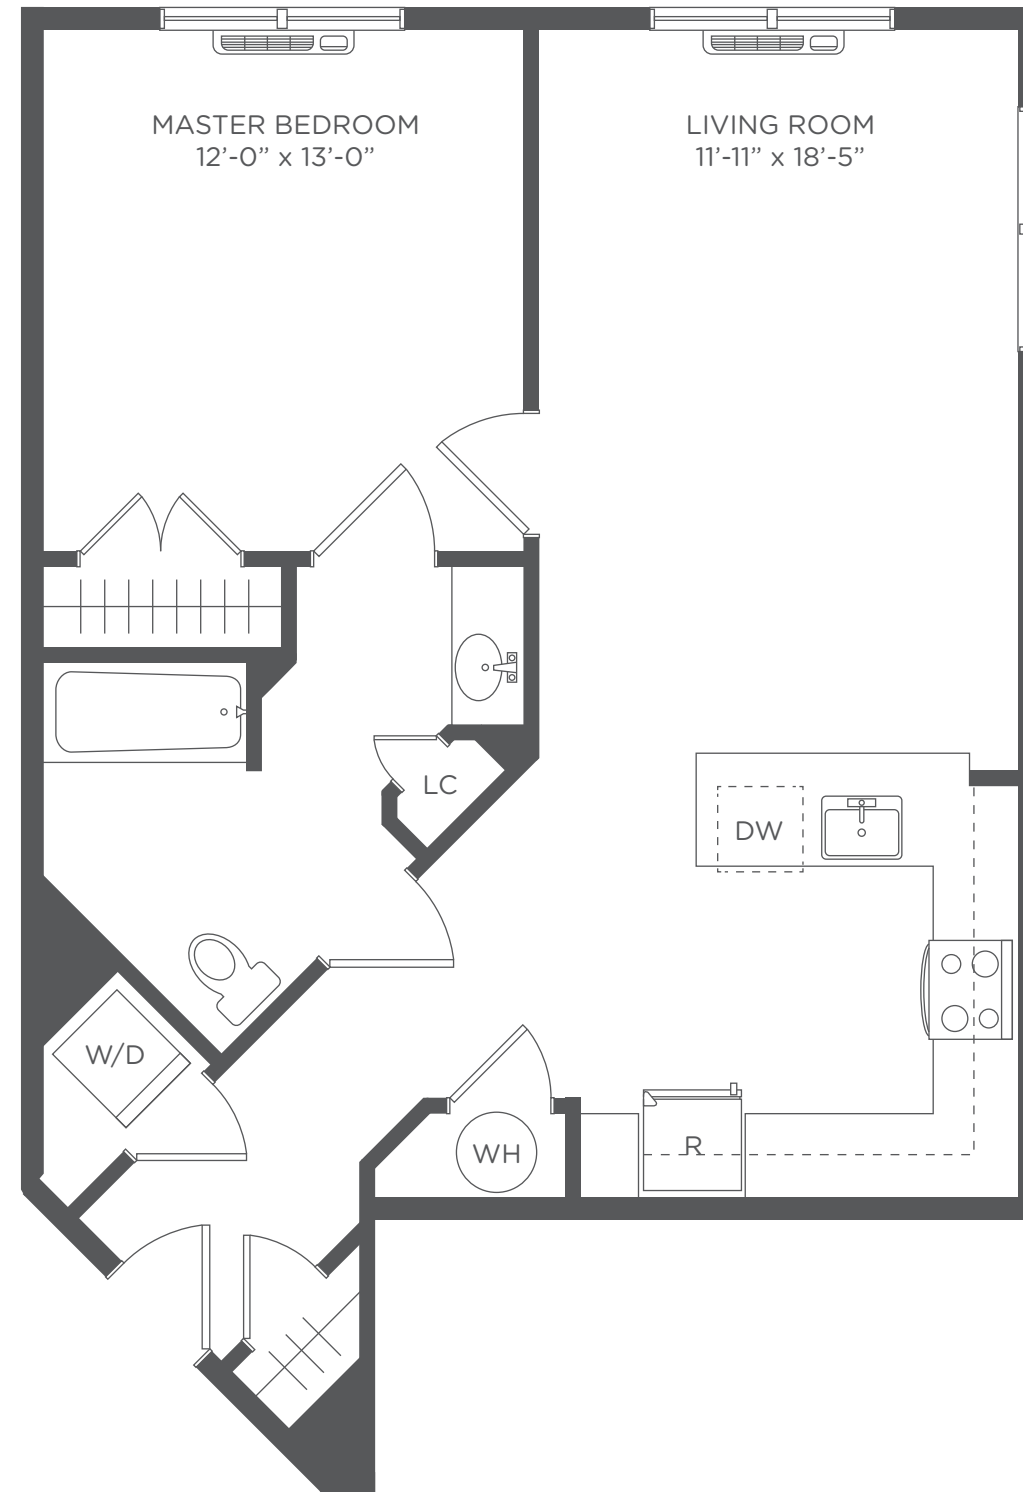

# THE QUINCY

## RESIDENCE E

1 BEDROOM | 1 BATHROOM  
782 SQUARE FEET

■ Floors 2-8

120 Neilson Street, New Brunswick, NJ  
732.284.4040 | [TheQuincyLiving.com](http://TheQuincyLiving.com)

All dimensions are approximate and subject to normal construction variances and tolerances. Dimensions are maximum overall, subtract cutouts. We reserve the right to make changes due to unforeseen conditions. Area calculations are taken from the exterior walls and the center of demising walls.