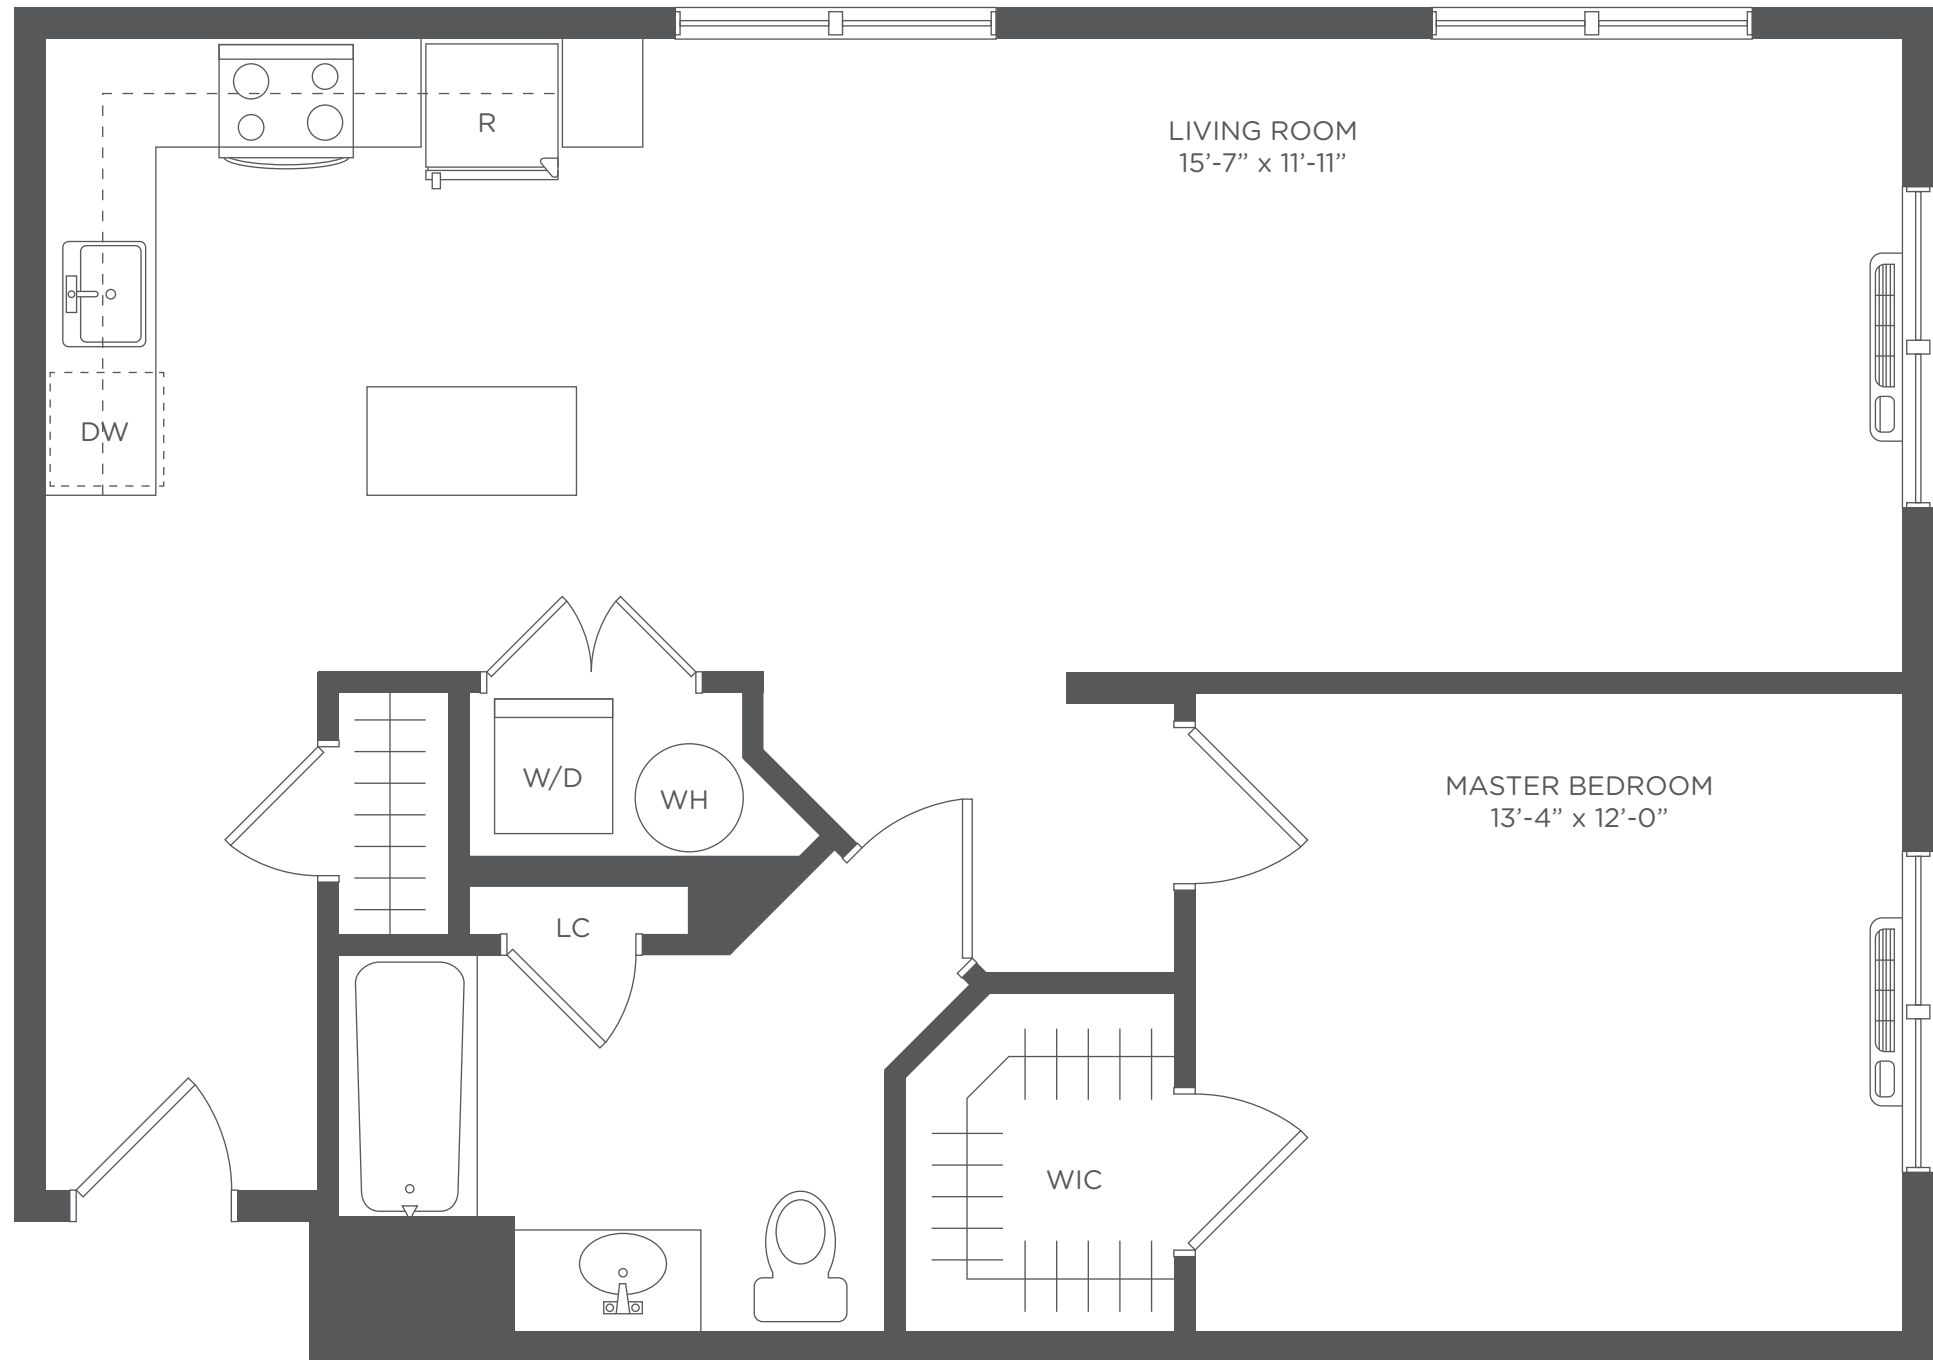

THE QUINCY

RESIDENCE K

1 BEDROOM | 1 BATHROOM
879 SQUARE FEET

■ Floors 1-8

120 Neilson Street, New Brunswick, NJ
732.284.4040 | TheQuincyLiving.com

All dimensions are approximate and subject to normal construction variances and tolerances. Dimensions are maximum overall, subtract cutouts. We reserve the right to make changes due to unforeseen conditions. Area calculations are taken from the exterior walls and the center of demising walls.