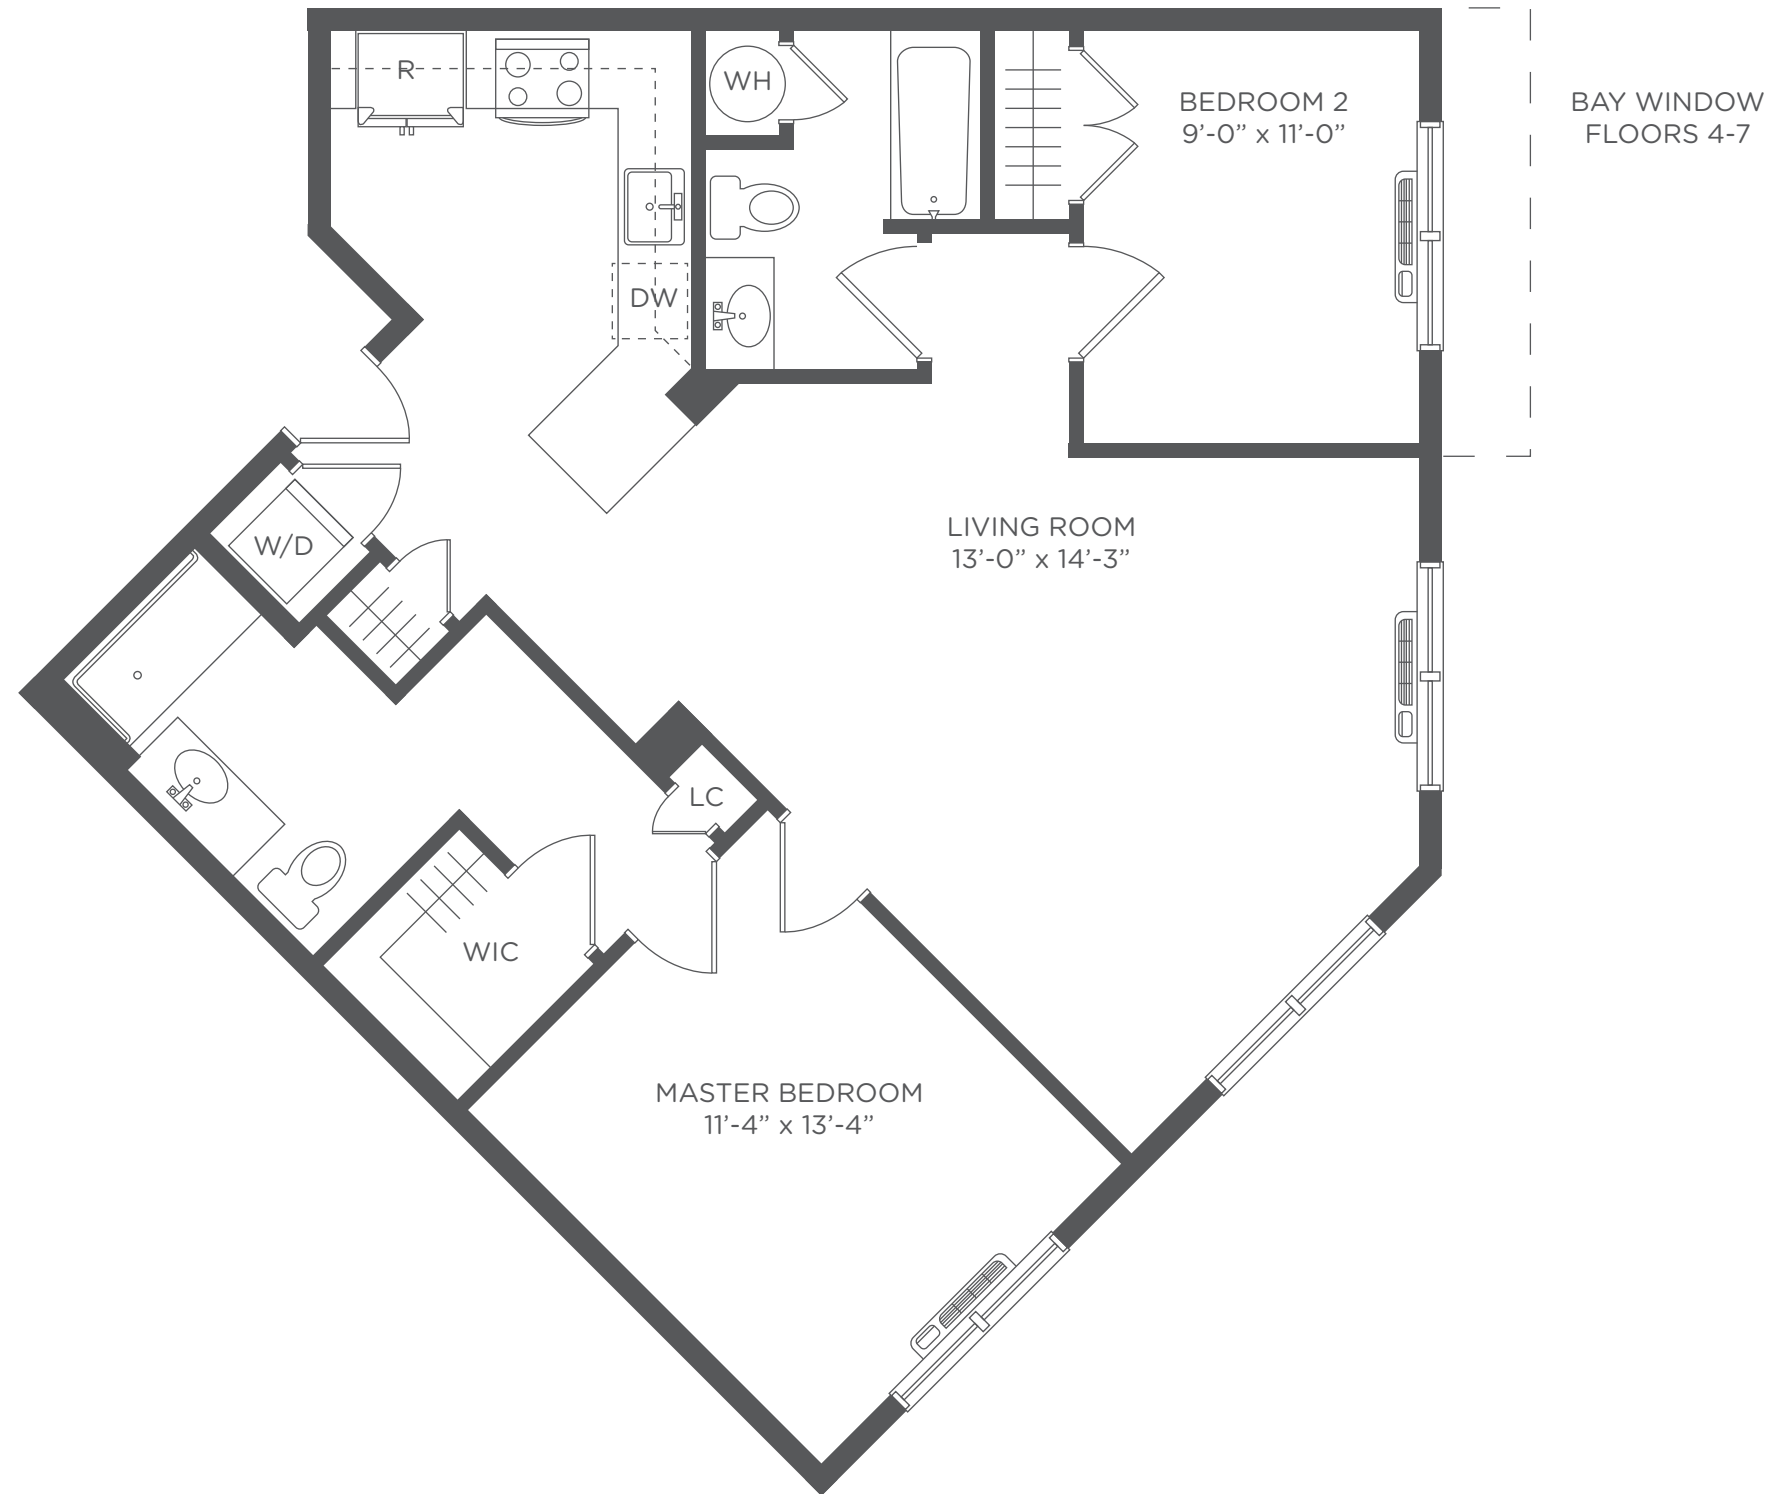

THE QUINCY

RESIDENCE C

2 BEDROOM | 2 BATHROOM
991 SQUARE FEET

■ Floors 1-8 ■ Floors 2-8

120 Neilson Street, New Brunswick, NJ
732.284.4040 | TheQuincyLiving.com

All dimensions are approximate and subject to normal construction variances and tolerances. Dimensions are maximum overall, subtract cutouts. We reserve the right to make changes due to unforeseen conditions. Area calculations are taken from the exterior walls and the center of demising walls.